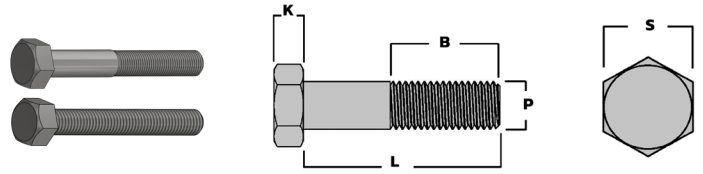

สกรูมิลเหลี่ยมขา

| | | | | | |
|-----------------------|-----|-----|------|------|-----|
| d (Diameter) | M5 | M6 | M8 | M10 | M12 |
| p (Pitch) | 0.8 | 1.0 | 1.25 | 1.25 | 1.5 |
| k (Head Thickness) | 3.5 | 4 | 5.3 | 6.4 | 7.5 |
| s (Width across flat) | 8 | 10 | 12 | 14 | 17 |
| b (Thread Length) | 16 | 18 | 22 | 26 | 30 |

| Length (มม.) | Size | | | | |
|-----------------|------------------------|-------|-----|-----|-----|
| | M5 | M6 | M8 | M10 | M12 |
| 10 | 1,000 | 1,000 | 600 | | |
| 12 | 1,000 | 700 | 600 | | |
| 15 | 1,000 | 600 | 500 | | |
| 20 | 1,000 | 500 | 400 | 300 | |
| 25 | 1,000 | 400 | 300 | 200 | |
| 30 | 1,000 | 300 | 300 | 200 | 200 |
| 35 | 1,000 | 300 | 200 | 200 | 100 |
| 40 | 300 | 200 | 200 | 200 | 100 |
| 45 | 500 | 200 | 200 | 200 | 100 |
| 50 | 600 | 300 | 200 | 200 | 100 |
| 55 | | 400 | 250 | 150 | 100 |
| 60 | | 400 | 200 | 150 | 100 |
| 65 | | 300 | 200 | 150 | 100 |
| 70 | | 300 | 200 | 150 | 100 |
| 75 | | 300 | 200 | 150 | 100 |
| 80 | | 300 | 200 | 100 | 100 |
| 90 | | 300 | 200 | 100 | 50 |
| 100 | | 300 | 150 | 100 | 50 |
| 110 | | | 150 | 100 | |
| 120 | | | 100 | 100 | |
| 125 | ใต้เส้น = เป็นไซตพิเศษ | | 100 | 80 | |
| 130 | | | 100 | 80 | |
| 140 | | | 100 | 80 | |
| 150 | | | 100 | 80 | |

| Size | M2 | M3 | M4 | M5 | M6 | M8 1.25 ขอบ 12 | M10 1.25 ขอบ 14 | M12 1.5 ขอบ 17 |
|----------------------------------|--------|--------|--------|-------|-------|-------------------|--------------------|-------------------|
| หัวน็อตขาว Hex Nut w zinc | 15,000 | 5,000 | 2,000 | 2,000 | 1,000 | 1,000 | 1,000 | 500 |
| อีแปะขาว Plain Washer w/z | | 5,000 | 3,000 | 2,000 | 2,000 | 2,000 | 1,000 | 500 |
| สปริงขาวขาว Spring Washer w/z | | 30,000 | 15,000 | 8,000 | 4,000 | 2,500 | 1,500 | 700 |