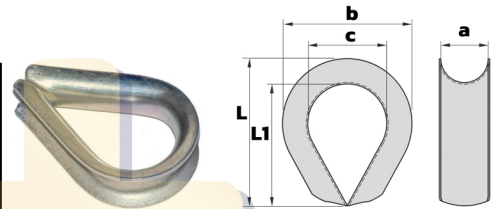

Size	1/8	3/16	1/4	5/16	3/8	1/2	5/8	3/4	7/8	1
ห่วงหัวใจบาง			200	200	25	25	20	20	50	50
ห่วงหัวใจหนา					25	25	20	20	50	50